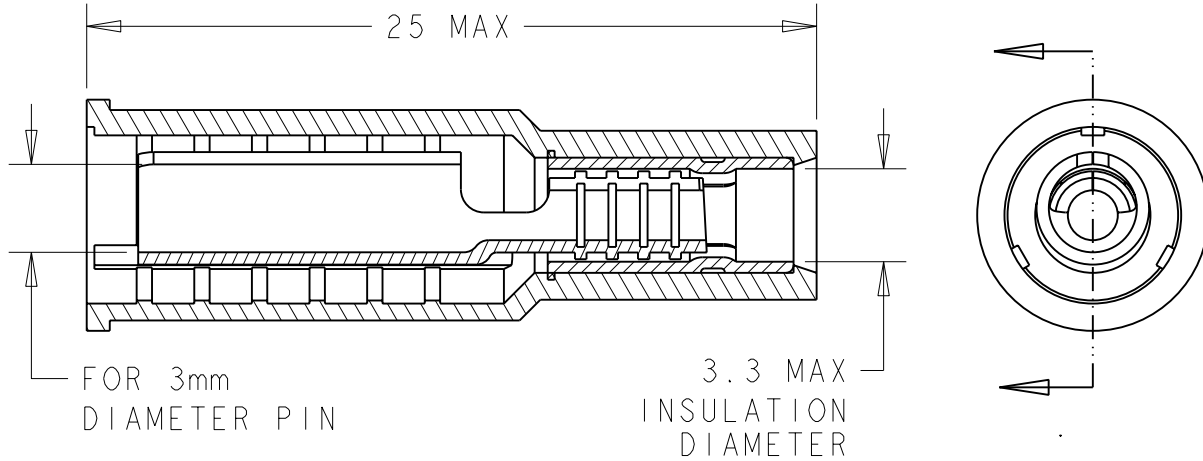

LOC	DIST	REVISIONS					
		P	LTR	DESCRIPTION	DATE	DWN	APVD
-	-		A	AJOUTE 141456-2	11/1/84	GR	GR
			B	REDRAWN IN CAD	19/10/07	NH	GR

OBSOLETE	141456-2	BLACK
	141456-1	RED
	TE PN	COLOUR

SCALE 1:1
141456-1
AS SHOWN

DIMENSIONS: mm	DWN NIRANJAN HEGDE	19OCT2007	MATERIAL	-	FINISH	-
	CHK SHIVAPRAKASH K R	19OCT2007	Tyco Electronics France, SAS 95300 Pontoise, France			
TOLERANCES UNLESS OTHERWISE SPECIFIED:	APVD ROBERT GERARD	19OCT2007				
0 PLC ± -	PRODUCT SPEC	-	NAME DOUILLE ISOLEE POUR BROCHE DE 3 mm			
1 PLC ± -	APPLICATION SPEC	-				
2 PLC ± -	WEIGHT	-	SIZE	A 4	CAGE CODE	-
3 PLC ± -		CUSTOMER DRAWING	DRAWING NO	C-141456		RESTRICTED TO
4 PLC ± -			SCALE	4:1	SHEET	1 OF 1
ANGLES ± -						